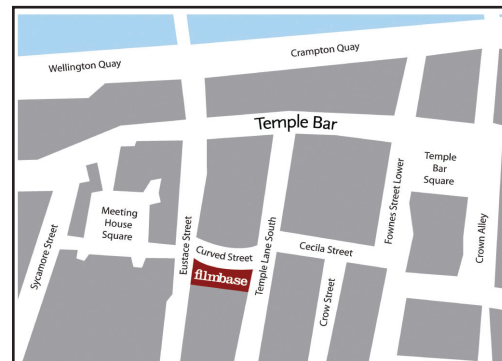

PROJECTORS

Sony digital data projector

Members: Daily €30 – Weekly €90

Non-member: Daily €40 – Weekly €120

DVD player available on request

Bell & Howell 16mm projector

Sep-mag, co-mag & optical

Members: Daily €30 – Weekly €90

Non-member: Daily €40 – Weekly €120

Photax Multi 8- 111Q Super 8mm projector

Members: Daily €15 – Weekly €45

Non-members: Daily €19 – Weekly €57

TRANSFER FACILITIES

Capture or payout from/to Digibeta

€25/per tape (up to 1 hour)

Capture or payout from/to DV/HDV/BetaSP

€12/per tape (up to 1 hour)

DVD creation from above formats, including 2 DVDs :

Lite: up to 5 min of video €10

Standard: 5–30 min of video €30

Extra: more than 30 min €45

Custom menus and design extra. Rates are available on request.

DigiBeta, Beta, HDV, DVCAM and DV tapes for sale in Filmbase.

EDIT SUITES

Final Cut Studio HD

All suites include: FCP, DVD Studio Pro, Motion, Soundtrack Pro, Color, Photoshop, Flash, After Effects

Suite 1 (Offline):

MacPro 2x 3GHz Dual Core Intel Xeon,

30" HD Apple cinema display

Blackmagic HD Extreme capture card

Sony UVW 1800P Beta play/rec

Daily €100 – Weekly €300

Suite 2 (Online):

MacPro 2x 3GHz Dual Core Intel Xeon,

30" HD Apple cinema display

Blackmagic HD Extreme capture card

Euphonix MC colour console, HD monitor

Sony TRDVM2000 digital beta play/rec

Daily €150 – Weekly €450

DigiBeta, Beta SP, HDV, DVCAM/DV and DAT player /recorders available with all edit suites.

How to find us:

Filmbase, Curved St Building, Temple Bar, D2,

Ireland, Tel: +353 1 881 5101

equipment@filmbase.ie

Follow us on Twitter:

<http://twitter.com/Filmbaseequip>

filmbase

EQUIPMENT RATE CARD

All prices are exclusive of VAT.

Membership of Filmbase and further proof of ID is required to ensure that the equipment is insured by Filmbase for the duration of the hire.

Non-members will have to supply Filmbase with their own insurance cover as well as further proof of I.D.

DSLR

Canon EOS 5D Mark II

2x 16GB Scandisk CF cards

Canon EF 24-105mm F4 L lens

Satchler or Vinten tripod

Members: Daily €100 – Weekly €300

Non-members: Daily €130 – Weekly €390

Canon EOS 7D

2x 16GB or 8GB Scandisk CF cards

Canon EF-S 18-135mm IS lens or

Sigma 17-50mm F2.8

Satchler or Vinten tripod

Members: Daily €90 – Weekly €270

Non-members: Daily €115 – Weekly €345

DSLR accessories

Redrock eyeSpy Deluxe shoulder mount incl. follow focus

Members: Daily €40 – Weekly €120

Non-members: Daily €50 – Weekly €150

Zacuto Z- finder Pro 3x magnifying viewfinder eyepiece

Members: Daily €15 – Weekly €45

Non-members: Daily €19 – Weekly €57

XDCAM

Sony PMW-EX1

2x 16GB SxS cards

Batteries & charger

Satchler or Vinten tripod

Members: Daily €120 – Weekly €360

Non-members: Daily €150 – Weekly €450

Camera accessories (included with camera packages at no extra charge)

Rainslicker

Vocas 4x4 Matte Box

with support bars

Members: Daily €15 – Weekly €45

Non-members: Daily €19 – Weekly €57

Selection of 4x4 Tiffen filters available on request

ND .3, ND.6, ND.9, ND Grad .3, .6, .9, POLA, 1/4 & 1/8 Black Pro Mist

HDV

Sony HVR-V1E

Batteries & charger

Satchler or Vinten tripod, Portabrace case

Members: Daily €100 – Weekly €300

Non-members: Daily €130 – Weekly €390